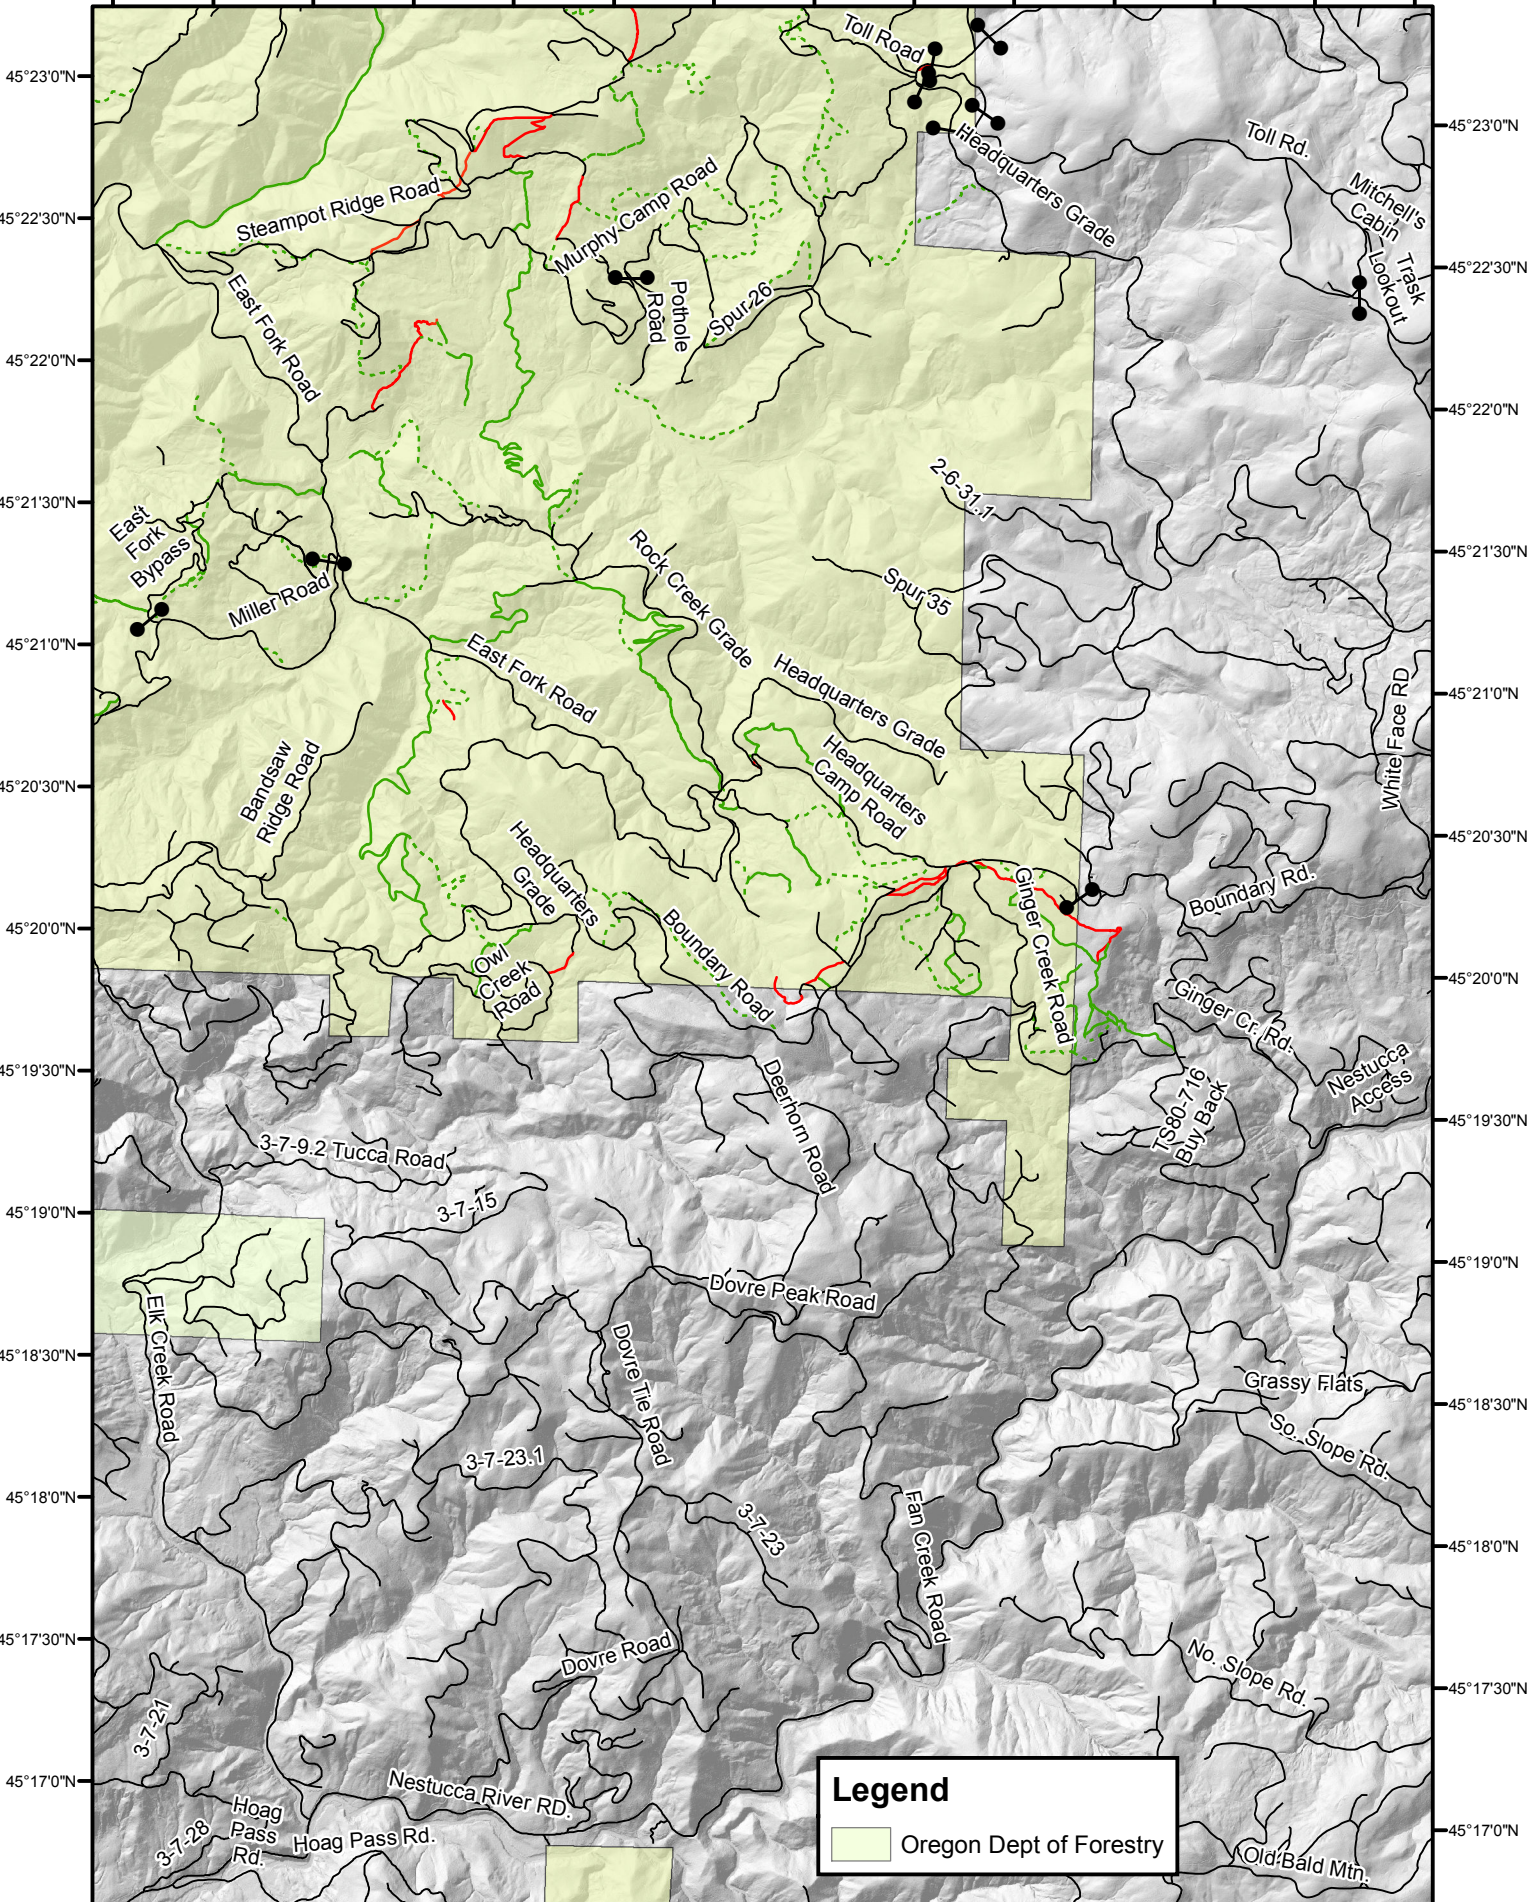

123°34'0"W 123°33'30"W 123°33'0"W 123°32'30"W 123°32'0"W 123°31'30"W 123°31'0"W 123°30'30"W 123°30'0"W 123°29'30"W 123°29'0"W 123°28'30"W 123°28'0"W 123°27'30"W

**Legend**

Oregon Dept of Forestry